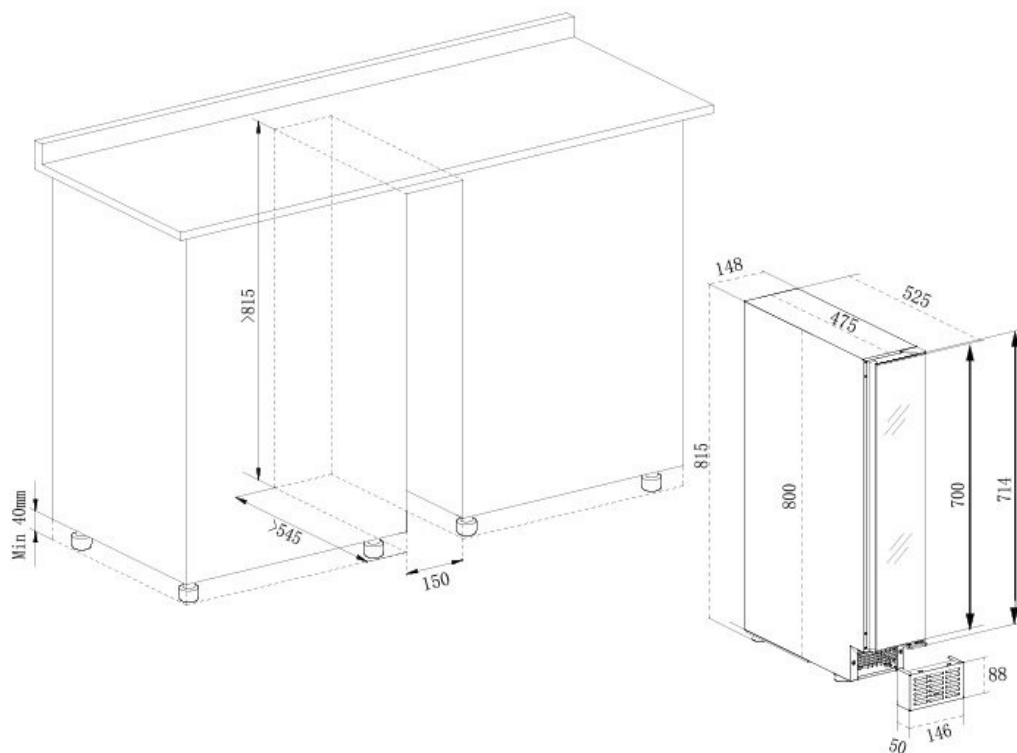

SKX15SRB

EAN-13 - 7090013679754

Accessories

- 5 shelves, wire

Built-in information

Removable plinth : Yes /