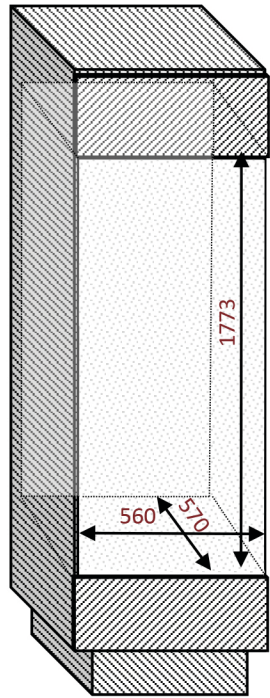

Installation drawing EN

avintage●●●

AVI178PLATINUM

Wine cabinet
Integrated in tall cabinet

Niche 178

Triple zone
94 bottles

PUSH-PULL

Easy opening with electronic push-pull
Reversible door

Self-ventilated

Easy installation with the self-ventilated
system no longer requiring upper and lower
ventilation of the column

Net dimensions

WxHxD
590 x 1783 x 565

Measurements
in millimeters