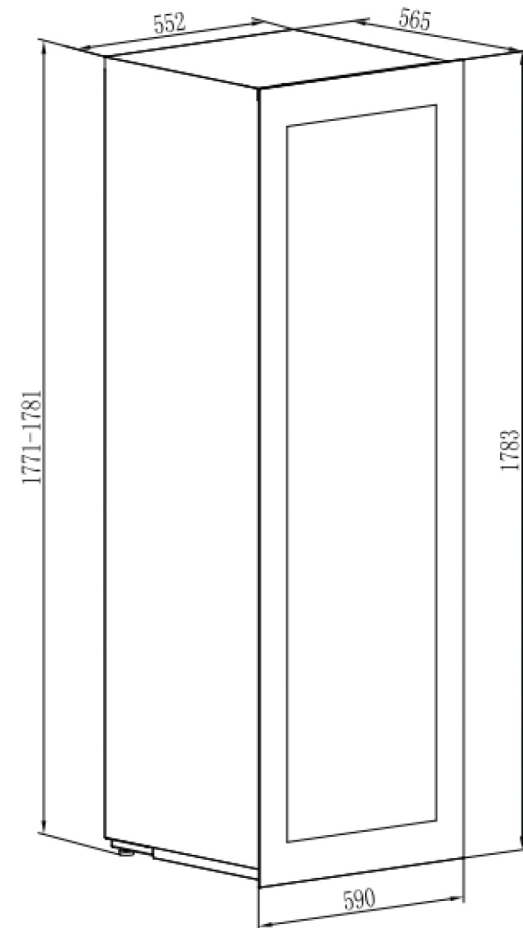

Installation drawing EN

avintage●●●

AVI178PLATINUM

Wine cabinet
Integrated in tall cabinet

Niche 178

Triple zone
94 bottles

PUSH-PULL

Easy opening with electronic push-pull
Reversible door

Self-ventilated

Easy installation with the self-ventilated
system no longer requiring upper and lower
ventilation of the column

Net dimensions

WxHxD
590 x 1783 x 565

Measurements
in millimeters