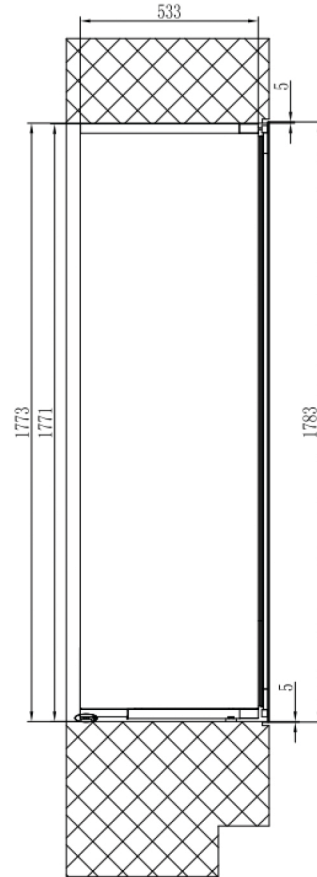

Installation drawing EN

avintage●●●

AVI178PLATINUM

Wine cabinet
Integrated in tall cabinet

Niche 178

Triple zone
94 bottles

PUSH-PULL

Easy opening with electronic push-pull
Reversible door

Self-ventilated

Easy installation with the self-ventilated
system no longer requiring upper and lower
ventilation of the column

Net dimensions

WxHxD
590 x 1783 x 565

Measurements
in millimeters