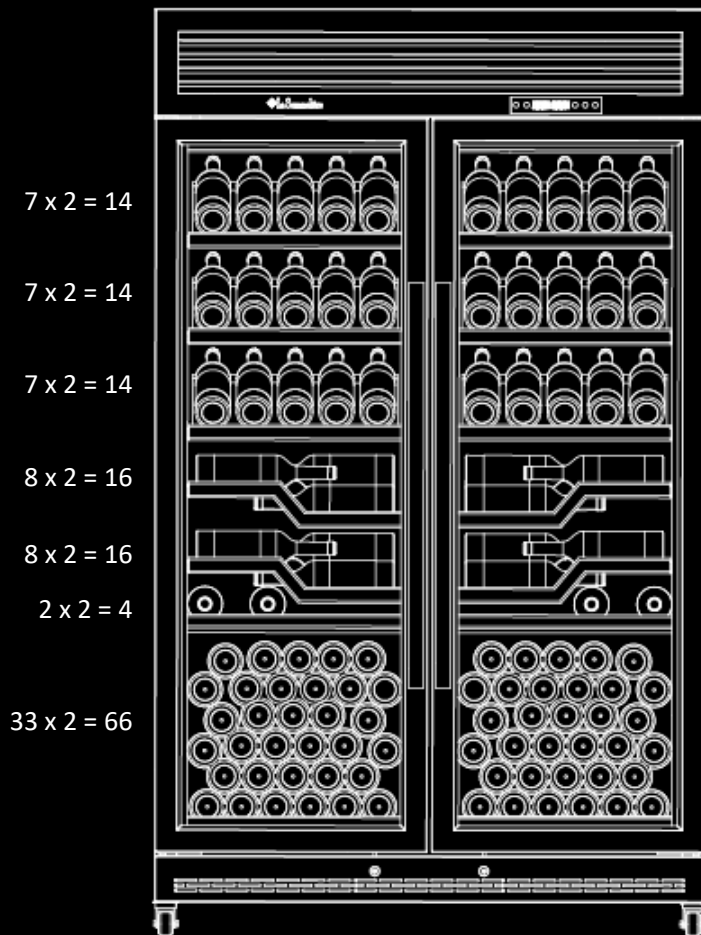

### Dual zone wine cellar

The advertised capacity is measured according to the EN62552 standard. This standard is calculated with 75cl traditional Bordeaux type bottles. Any other type of bottle format as well as the addition of shelves will considerably reduce the storage capacity. The maximum capacity is calculated with a defined number of shelves which varies depending on the model.

**Capacity : 132 bottles**

**Accessories : 16 shelves**

**Dimensions: W120 x D50 x H 198 cm**

## BOTTLE LOADING PLAN