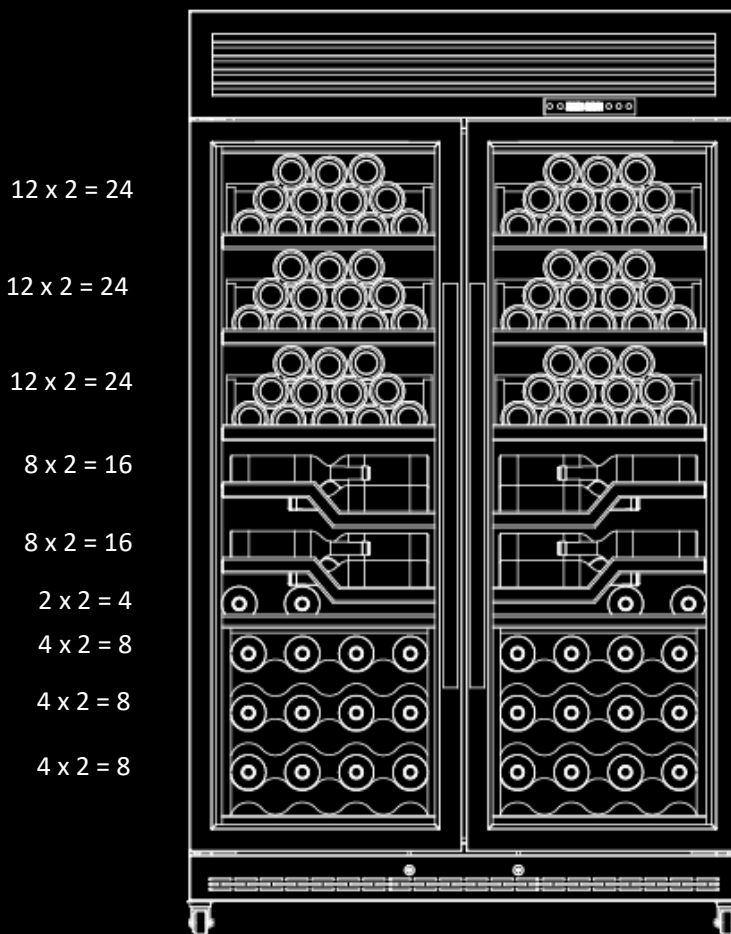

### Dual zone wine cellar

The advertised capacity is measured according to the EN62552 standard. This standard is calculated with 75cl traditional Bordeaux type bottles. Any other type of bottle format as well as the addition of shelves will considerably reduce the storage capacity. The maximum capacity is calculated with a defined number of shelves which varies depending on the model.

**Capacity : 102 bottles**

**Accessories : 16 shelves**

**Dimensions: W120 x D50 x H 198 cm**

## BOTTLE LOADING PLAN