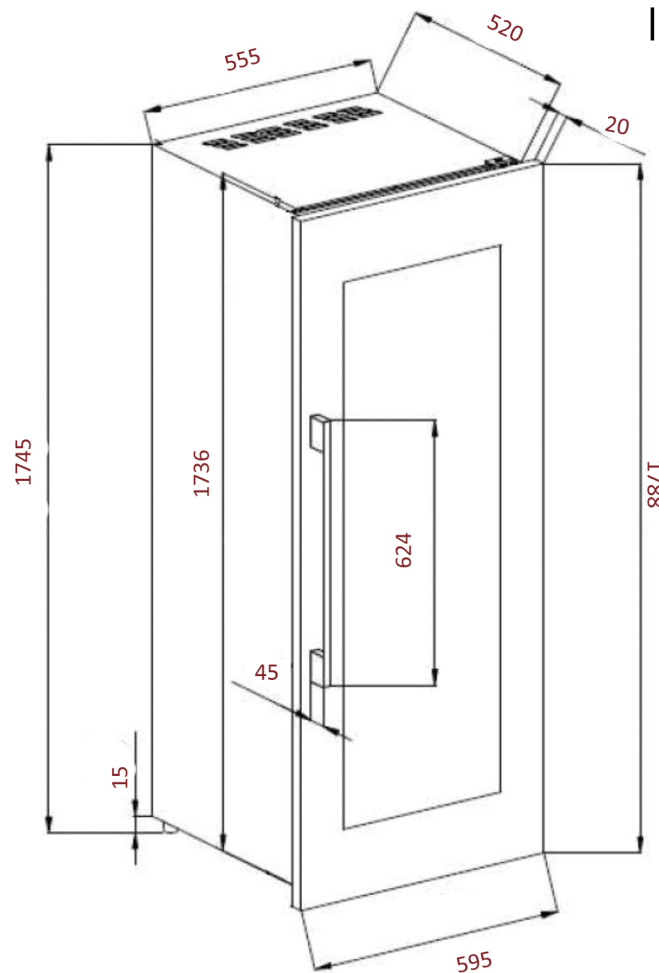

# AVI98AC3ZI

Wine cabinet  
Integrated in tall cabinet

**Niche 178**

Triple zone  
97 bottles

## Net dimensions

WxHxD  
595 x 1788 x 557

Measurements  
in millimeters