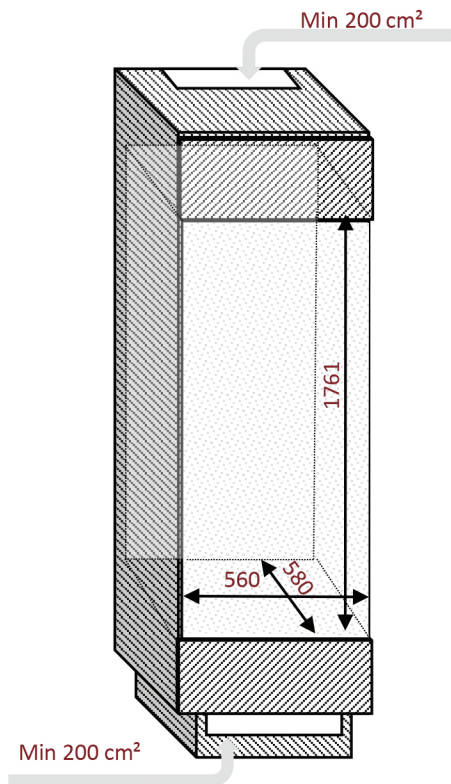

# AVI98AC3ZI

Wine cabinet  
Integrated in tall cabinet

**Niche 178**

Triple zone  
97 bottles

## Net dimensions

WxHxD  
595 x 1788 x 557

Measurements  
in millimeters