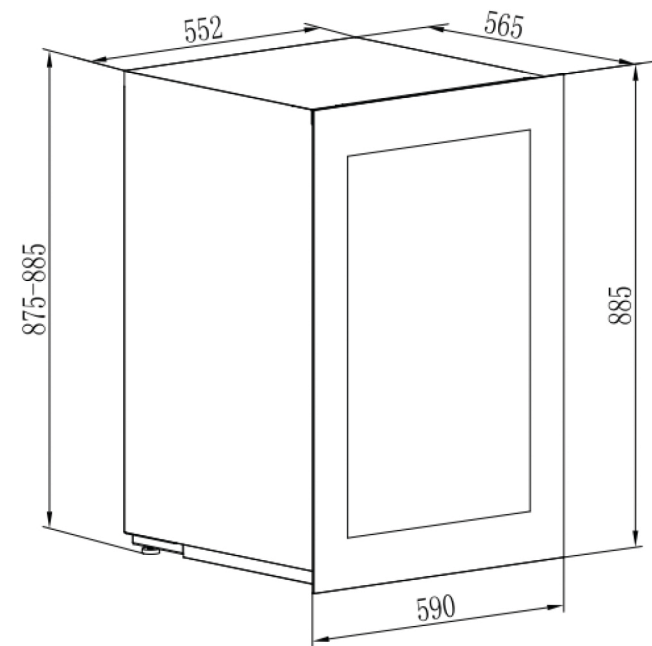

Installation drawing EN

avintage●●●

AVI88PLATINUM

Wine cabinet
Integrated in tall cabinet

Niche 88

Dual zone
44 bottles

PUSH-PULL

Easy opening with electronic push-pull
Reversible door

Self-ventilated

Easy installation with the self-ventilated
system no longer requiring upper and lower
ventilation of the column

Net dimensions

WxHxD
590 x 885 x 565

Measurements
in millimeters