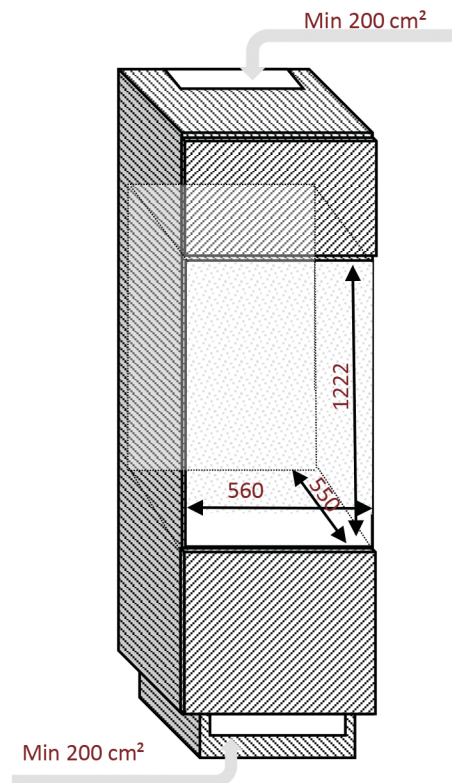

AVI82PREMIUM

Wine cabinet
Integrated in tall cabinet

Niche 122

Dual zone
79 bottles

Net dimensions

WxHxD
594 x 1230 x 555

Measurements
in millimeters