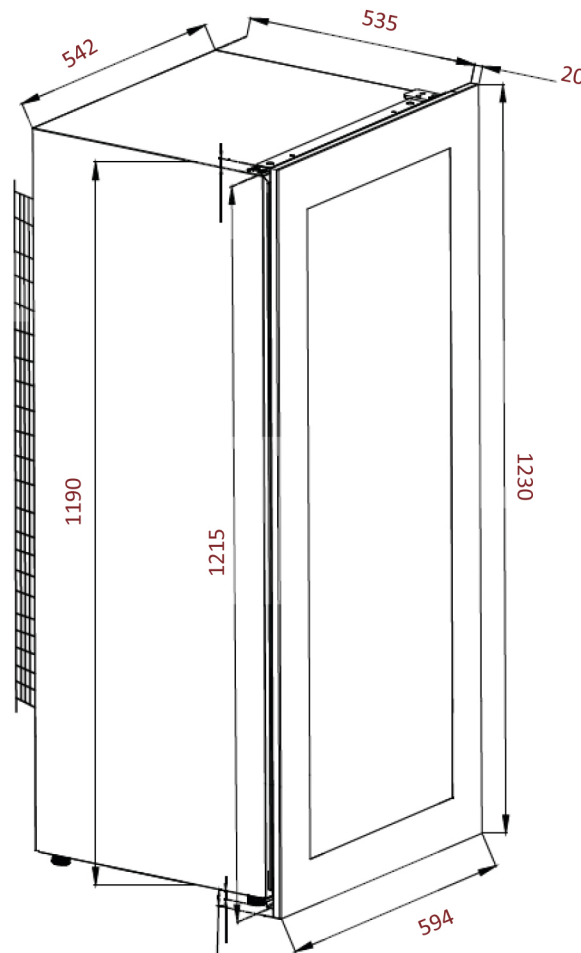

AVI82PREMIUM

Wine cabinet
Integrated in tall cabinet

Niche 122

Dual zone
79 bottles

Net dimensions

WxHxD
594 x 1230 x 555

Measurements
in millimeters