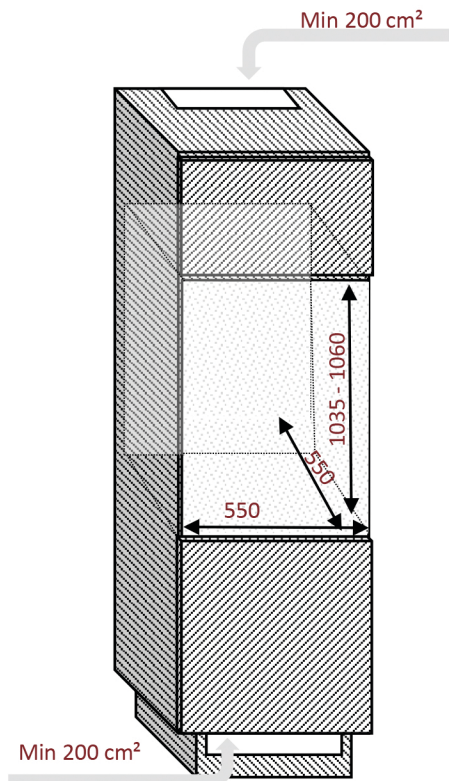

# AVI76PREMIUM

Wine cabinet  
Integrated in tall cabinet

**Niche 105**

Single zone  
76 bottles

## Net dimensions

WxHxD

589 x 1055 x 557

Measurements  
in millimeters