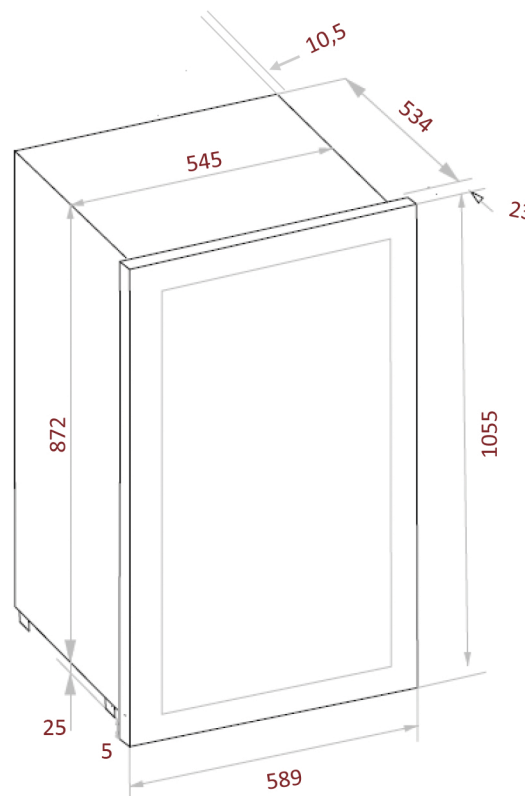

# AVI76PREMIUM

Wine cabinet  
Integrated in tall cabinet

**Niche 105**

Single zone  
76 bottles

## Net dimensions

WxHxD

589 x 1055 x 557

Measurements  
in millimeters