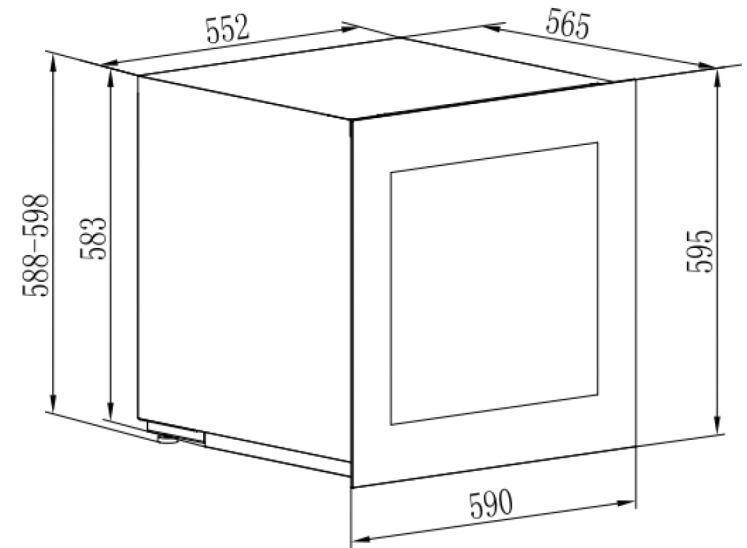

Installation drawing EN

AVI60PLATINUM

Wine cabinet
Integrated in tall cabinet

Niche 60

Dual zone
24 bottles

PUSH-PULL

Easy opening with electronic push-pull
Reversible door

Self-ventilated

Easy installation with the self-ventilated
system no longer requiring upper and lower
ventilation of the column

Net dimensions

WxHxD
590 x 595 x 560

Measurements
in millimeters