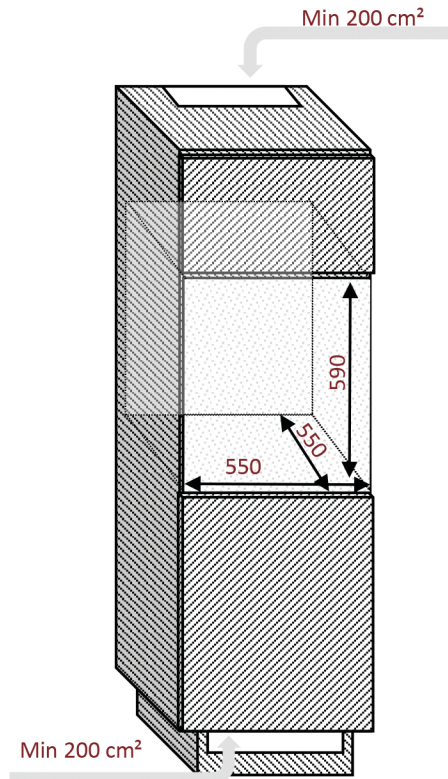

AVI60FPREMIUM

Wine cabinet
Integrated in tall cabinet

Niche 60

Dual zone
36 bottles

Net dimensions

WxHxD
590 x 595 x 560

Measurements
in millimeters