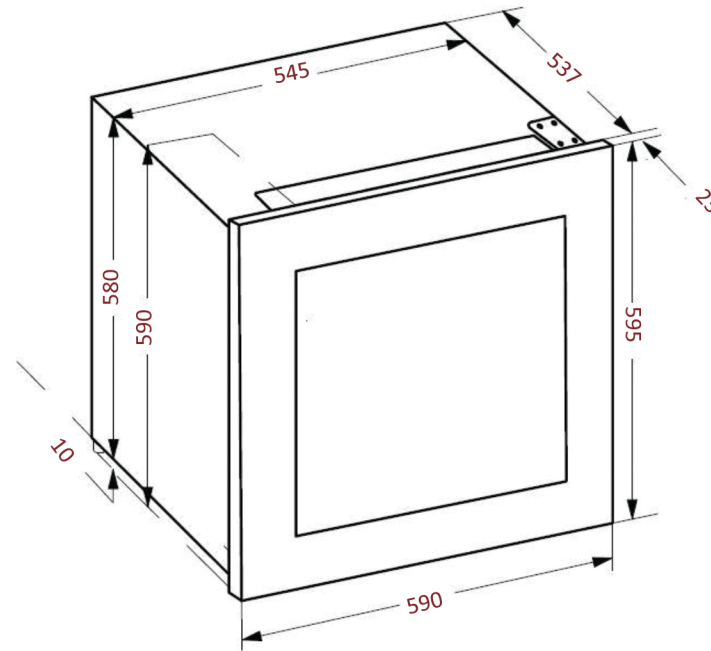

AVI60FPREMIUM

Wine cabinet
Integrated in tall cabinet

Niche 60

Dual zone
36 bottles

Net dimensions

WxHxD
590 x 595 x 560

Measurements
in millimeters