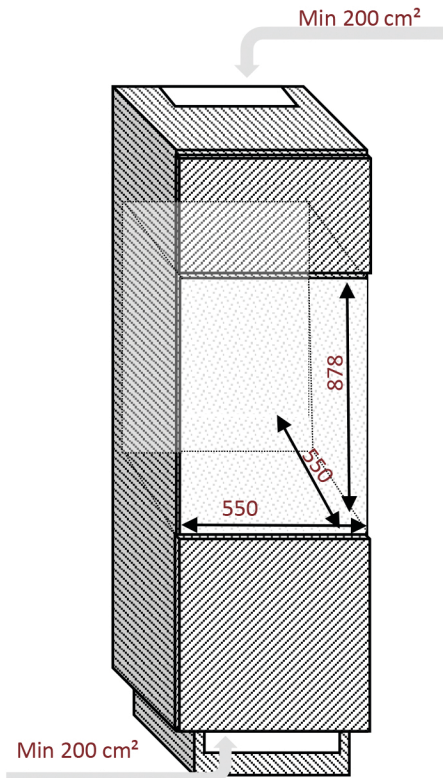

# AVI48PREMIUM

Wine cabinet  
Integrated in tall cabinet

**Niche 88**

Dual zone  
52 bottles

## Net dimensions

WxHxD  
594 x 887 x 555

Measurements  
in millimeters