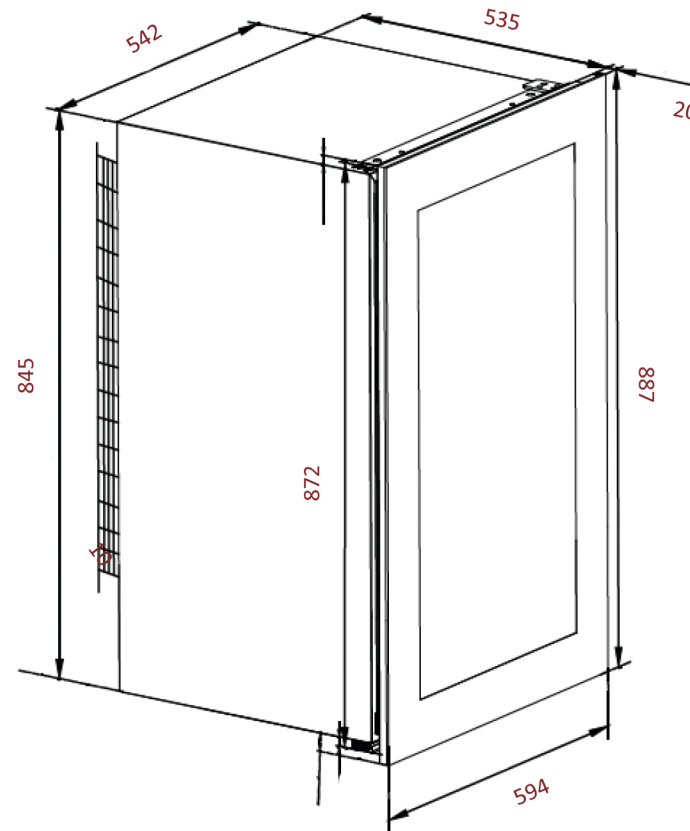

# AVI48PREMIUM

Wine cabinet  
Integrated in tall cabinet

**Niche 88**

Dual zone  
52 bottles

## Net dimensions

WxHxD  
594 x 887 x 555

Measurements  
in millimeters