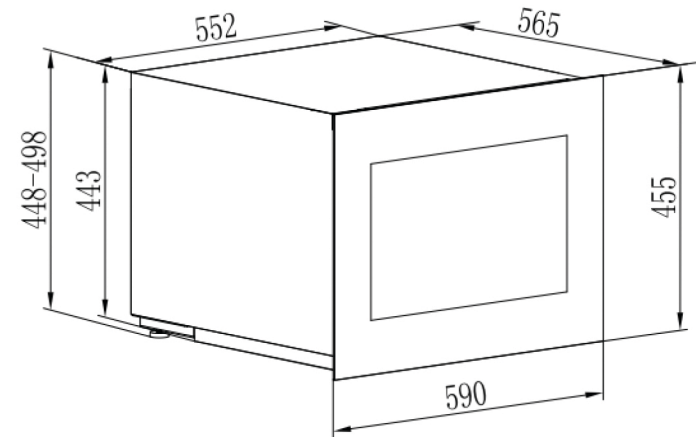

Installation drawing EN

avintage●●●

AVI45PLATINUM

Wine cabinet
Integrated in tall cabinet

Niche 45
Single zone
21 bottles

PUSH-PULL

Easy opening with electronic push-pull
Reversible door

Self-ventilated

Easy installation with the self-ventilated
system no longer requiring upper and lower
ventilation of the column

Net dimensions

WxHxD
590 x 455 x 565

Measurements
in millimeters