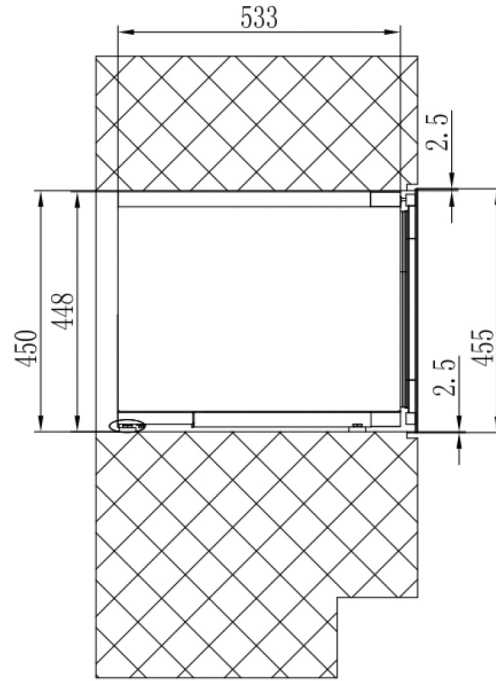

Installation drawing EN

avintage●●●

AVI45PLATINUM

Wine cabinet
Integrated in tall cabinet

Niche 45
Single zone
21 bottles

PUSH-PULL

Easy opening with electronic push-pull
Reversible door

Self-ventilated

Easy installation with the self-ventilated
system no longer requiring upper and lower
ventilation of the column

Net dimensions

WxHxD
590 x 455 x 565

Measurements
in millimeters