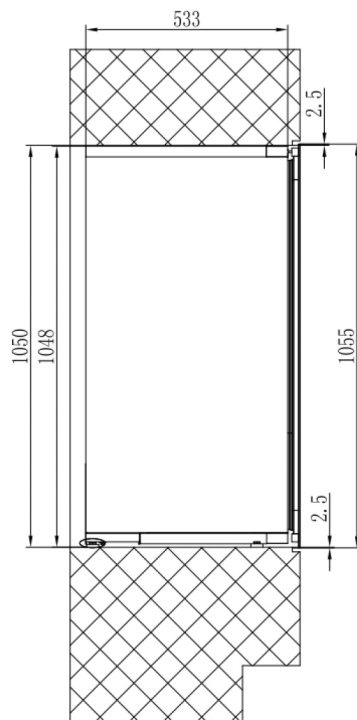

Installation drawing EN

avintage●●●

AVI105PLATINUM

Wine cabinet
Integrated in tall cabinet

Niche 105

Single zone
52 bottles

PUSH-PULL

Easy opening with electronic push-pull
Reversible door

Self-ventilated

Easy installation with the self-ventilated
system no longer requiring upper and lower
ventilation of the column

Net dimensions

WxHxD
590 x 1055 x 565

Measurements
in millimeters