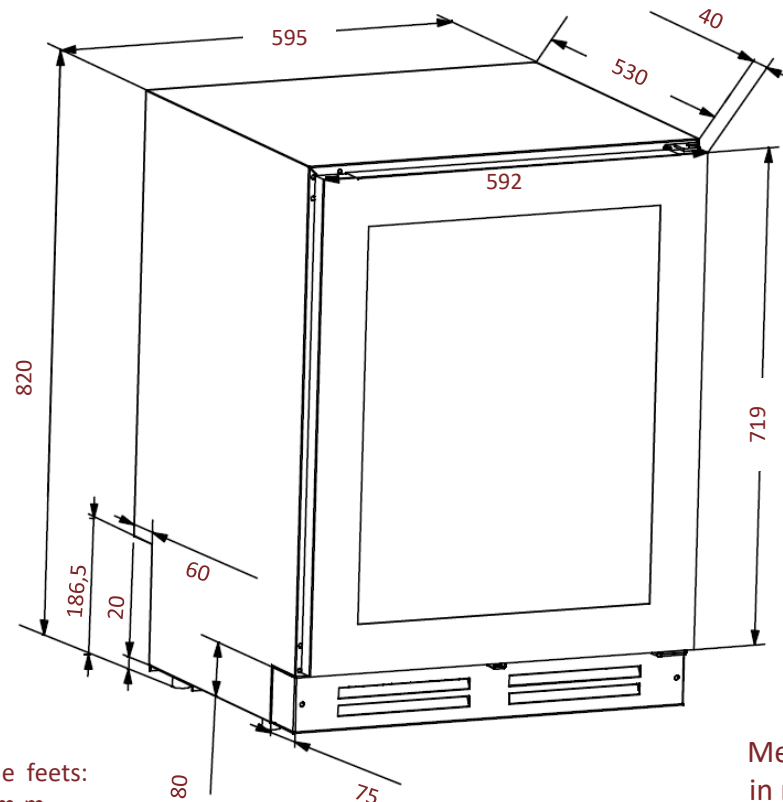

AVU53PREMIUM

2 compartment service winecabinet
Built-in under counter 60 cm

Two zones
53 bottles

PUSH-PULL

Electronic Push to open door

Plinth (ventilation grill)

Removable front plinth

Plumbing passage

Pumbing passage in back of the winecabine solved with a recessed compressor room.

Netto dimmensions

W*D*H

595 x 570 x 81,7

Adjustable feet:
70 mm

Mesurements
in mm