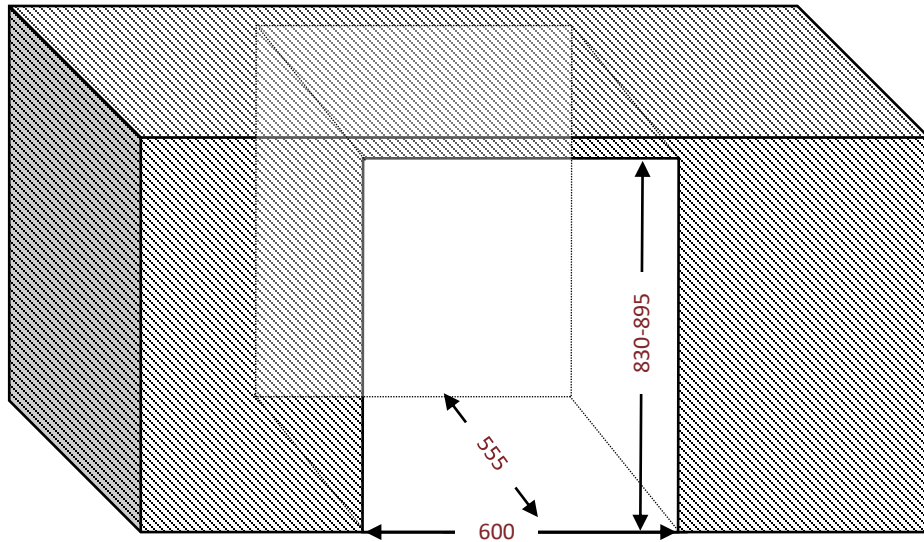

AVU53PREMIUM

2 compartment service winecabinet
Built-in under counter 60 cm

Two zones
53 bottles

PUSH-PULL

Electronic Push to open door

Plinth (ventilation grill)

Removable front plinth

Plumbing passage

Pumbing passage in back of the winecabine solved with a recessed compressor room.

Netto dimmensions

W*D*H

595 x 570 x 81,7

Adjustable feet:
70 mm

Mesurements
in mm